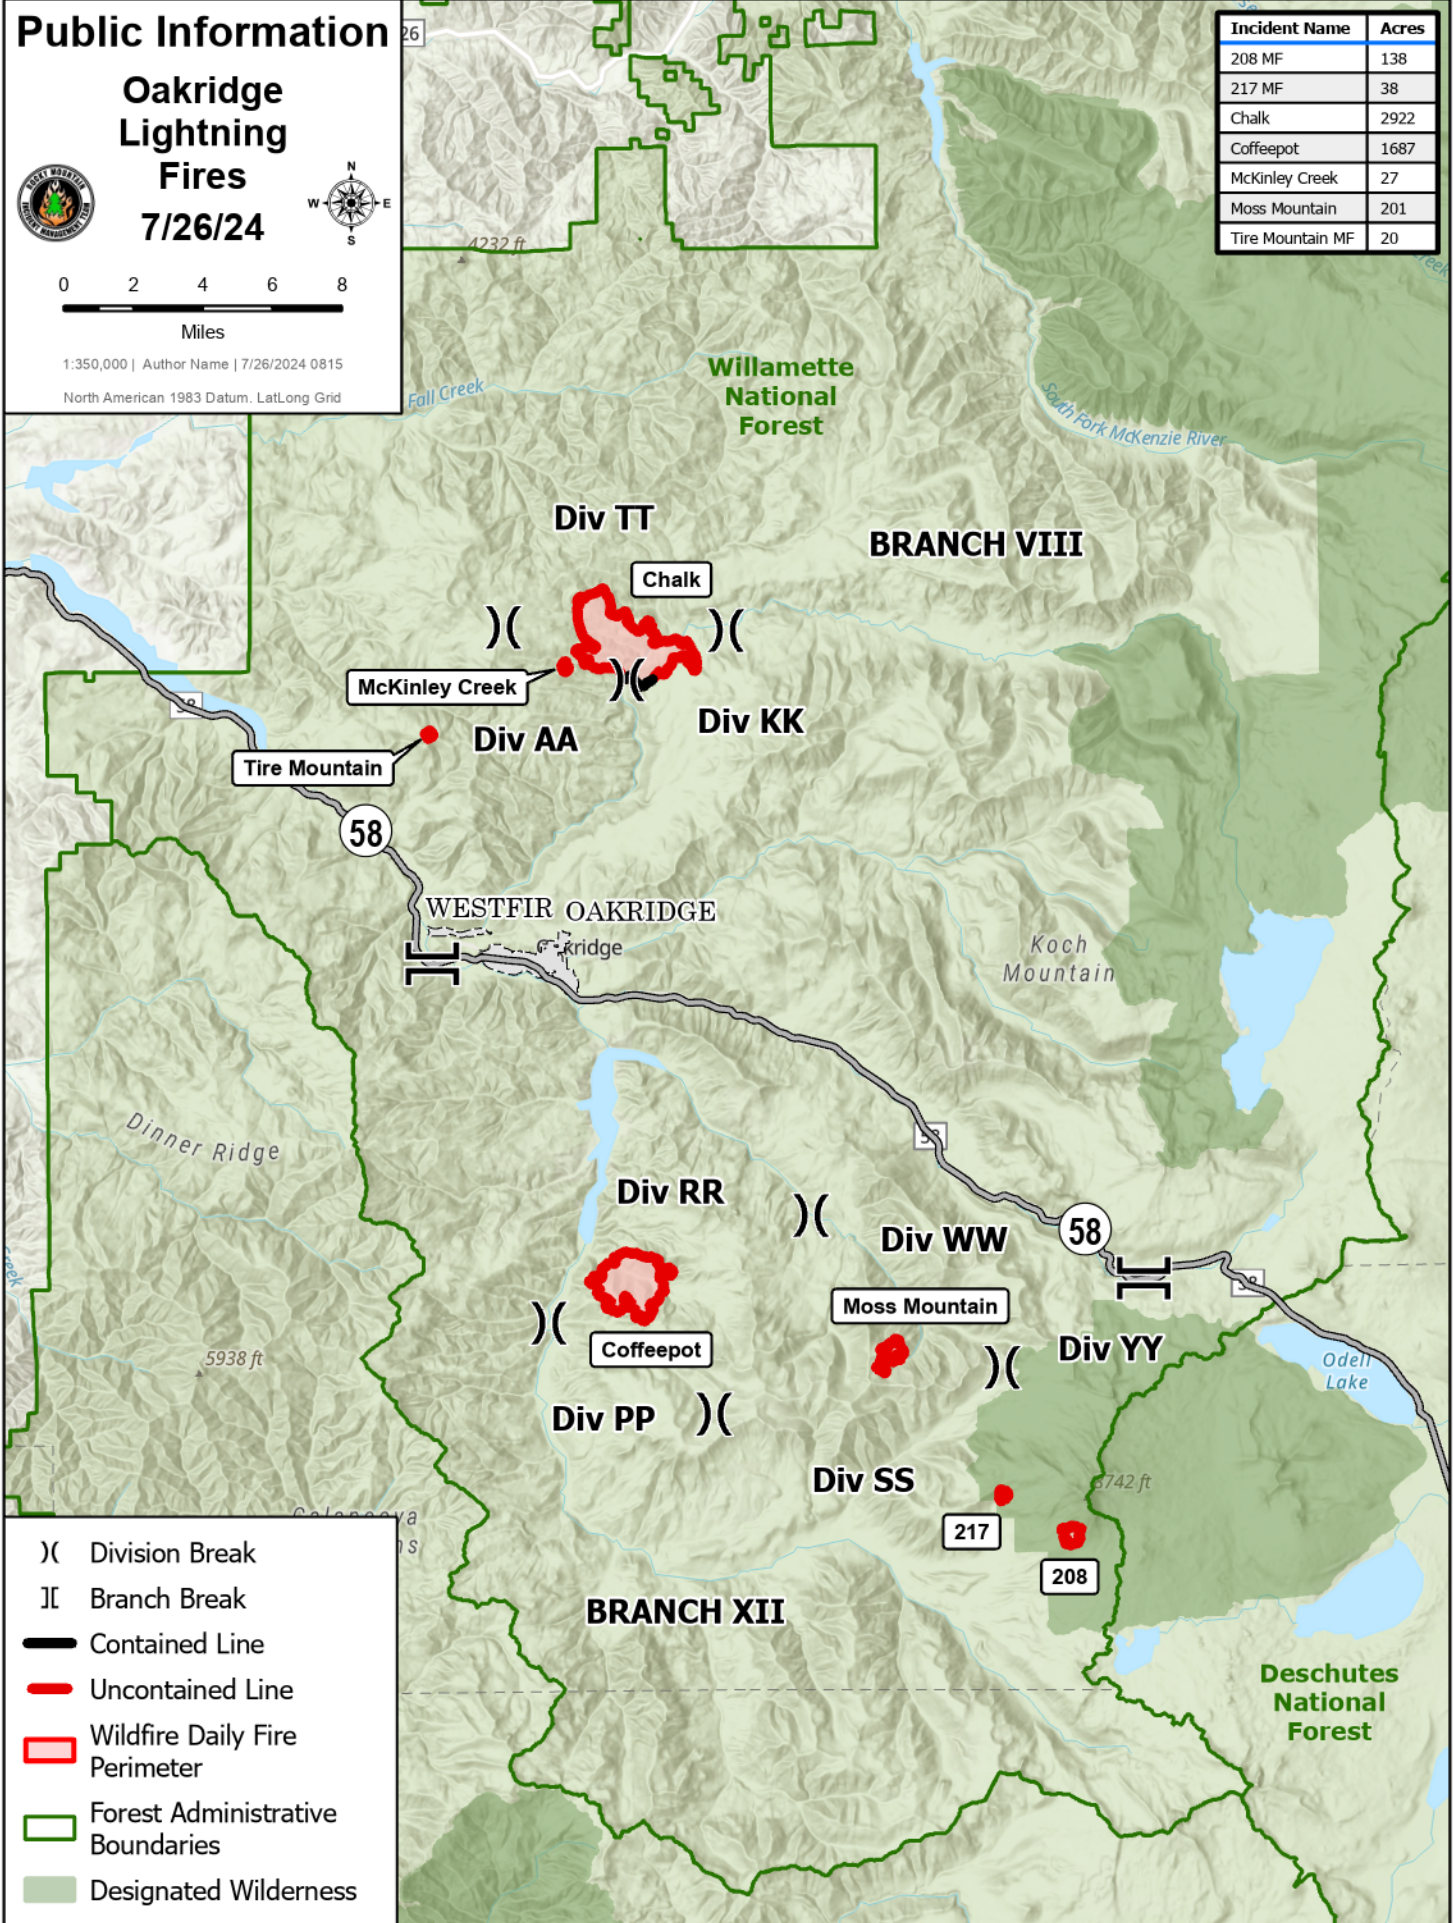

## Oakridge Lightning Fires 7/26/24

0 2 4 6 8  
Miles

1:350,000 | Author Name | 7/26/2024 0815

North American 1983 Datum. LatLong Grid

Incident Name	Acres
208 MF	138
217 MF	38
Chalk	2922
Coffeepot	1687
McKinley Creek	27
Moss Mountain	201
Tire Mountain MF	20

- ( ) Division Break
- || Branch Break
- Contained Line
- Uncontained Line
- ▭ Wildfire Daily Fire Perimeter
- ▭ Forest Administrative Boundaries
- ▭ Designated Wilderness